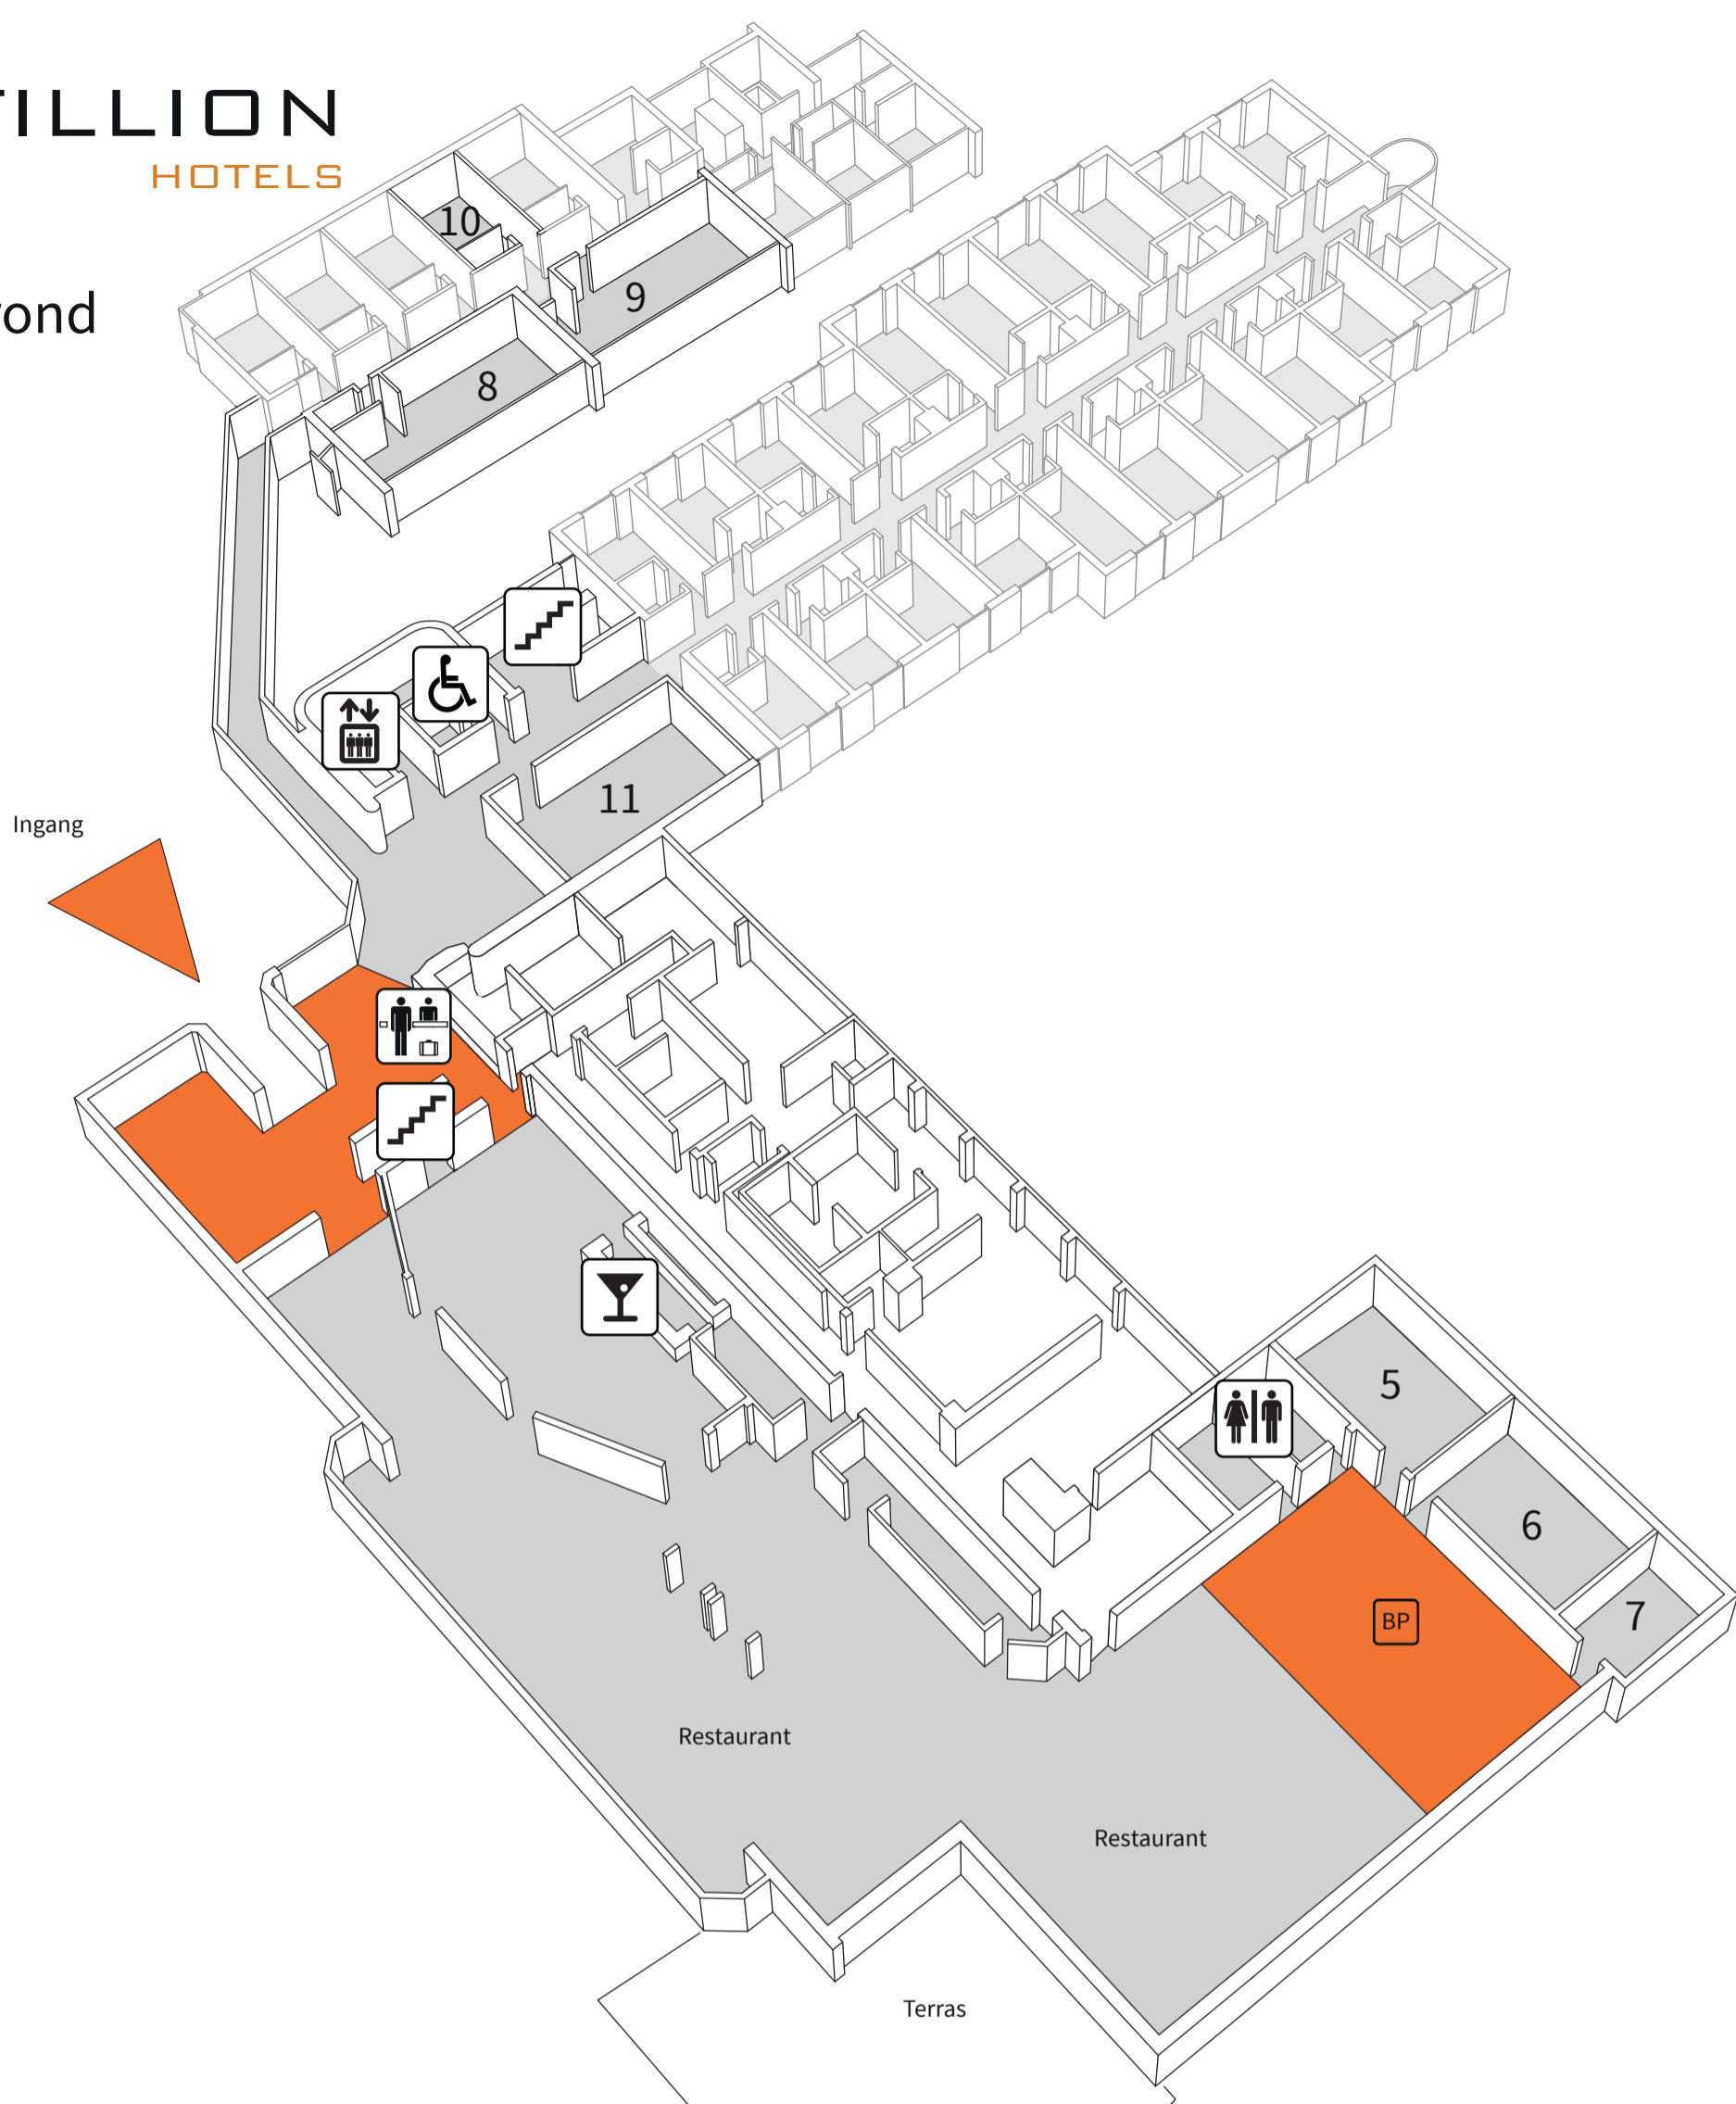

POSTILLION HOTELS

Arnhem
Begane grond

- | | | | | | |
|--|----------------|---|---------------|---|----------------------|
|  | Ingang |  | Vergaderzalen |  | Trap |
|  | Business Point | | |  | Receptie |
|  | Back office | | |  | Bar |
| | | | |  | Lift |
| | | | |  | Toiletten |
| | | | |  | Mindervaliden toilet |

POSTILLION HOTELS

Arnhem
Eerste
verdieping

F Foyer

1-4 Vergaderzalen

 Trap

 Lift

 Toiletten