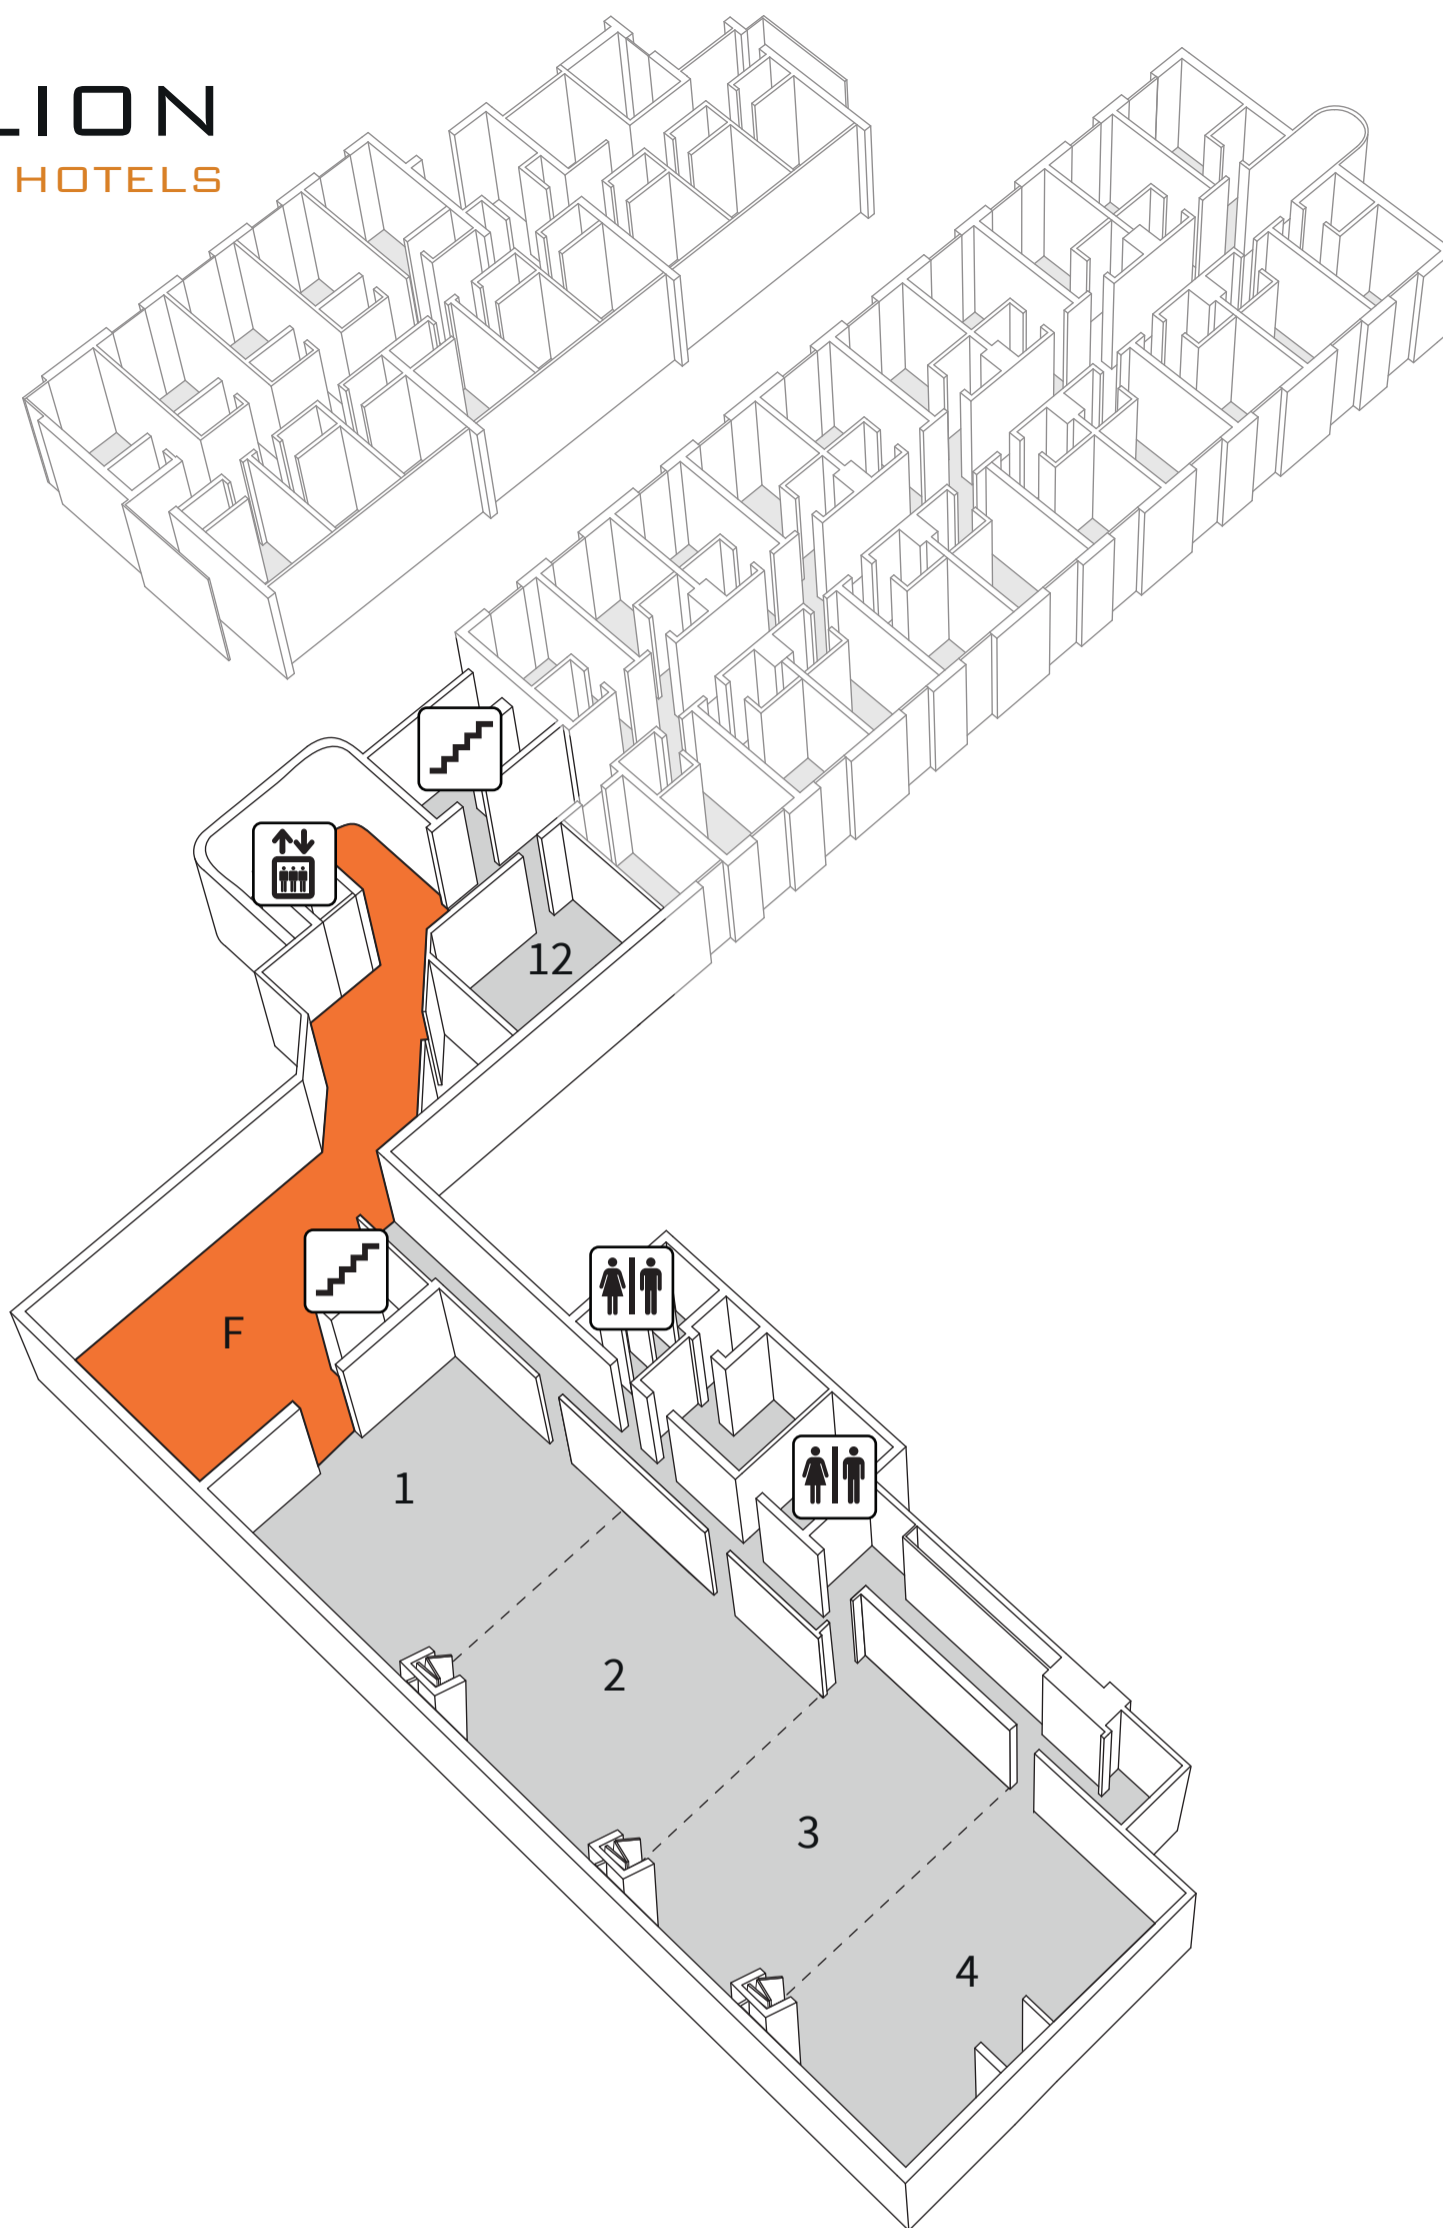

POSTILLION HOTELS

Arnhem
Begane grond

- | | | | | | |
|--|----------------|---|---------------|---|----------------------|
|  | Ingang |  | Vergaderzalen |  | Trap |
|  | Business Point | | |  | Receptie |
|  | Back office | | |  | Bar |
| | | | |  | Lift |
| | | | |  | Toiletten |
| | | | |  | Mindervaliden toilet |

POSTILLION HOTELS

Arnhem
Eerste
verdieping

F Foyer

1-4 Vergaderzalen

 Trap

 Lift

 Toiletten