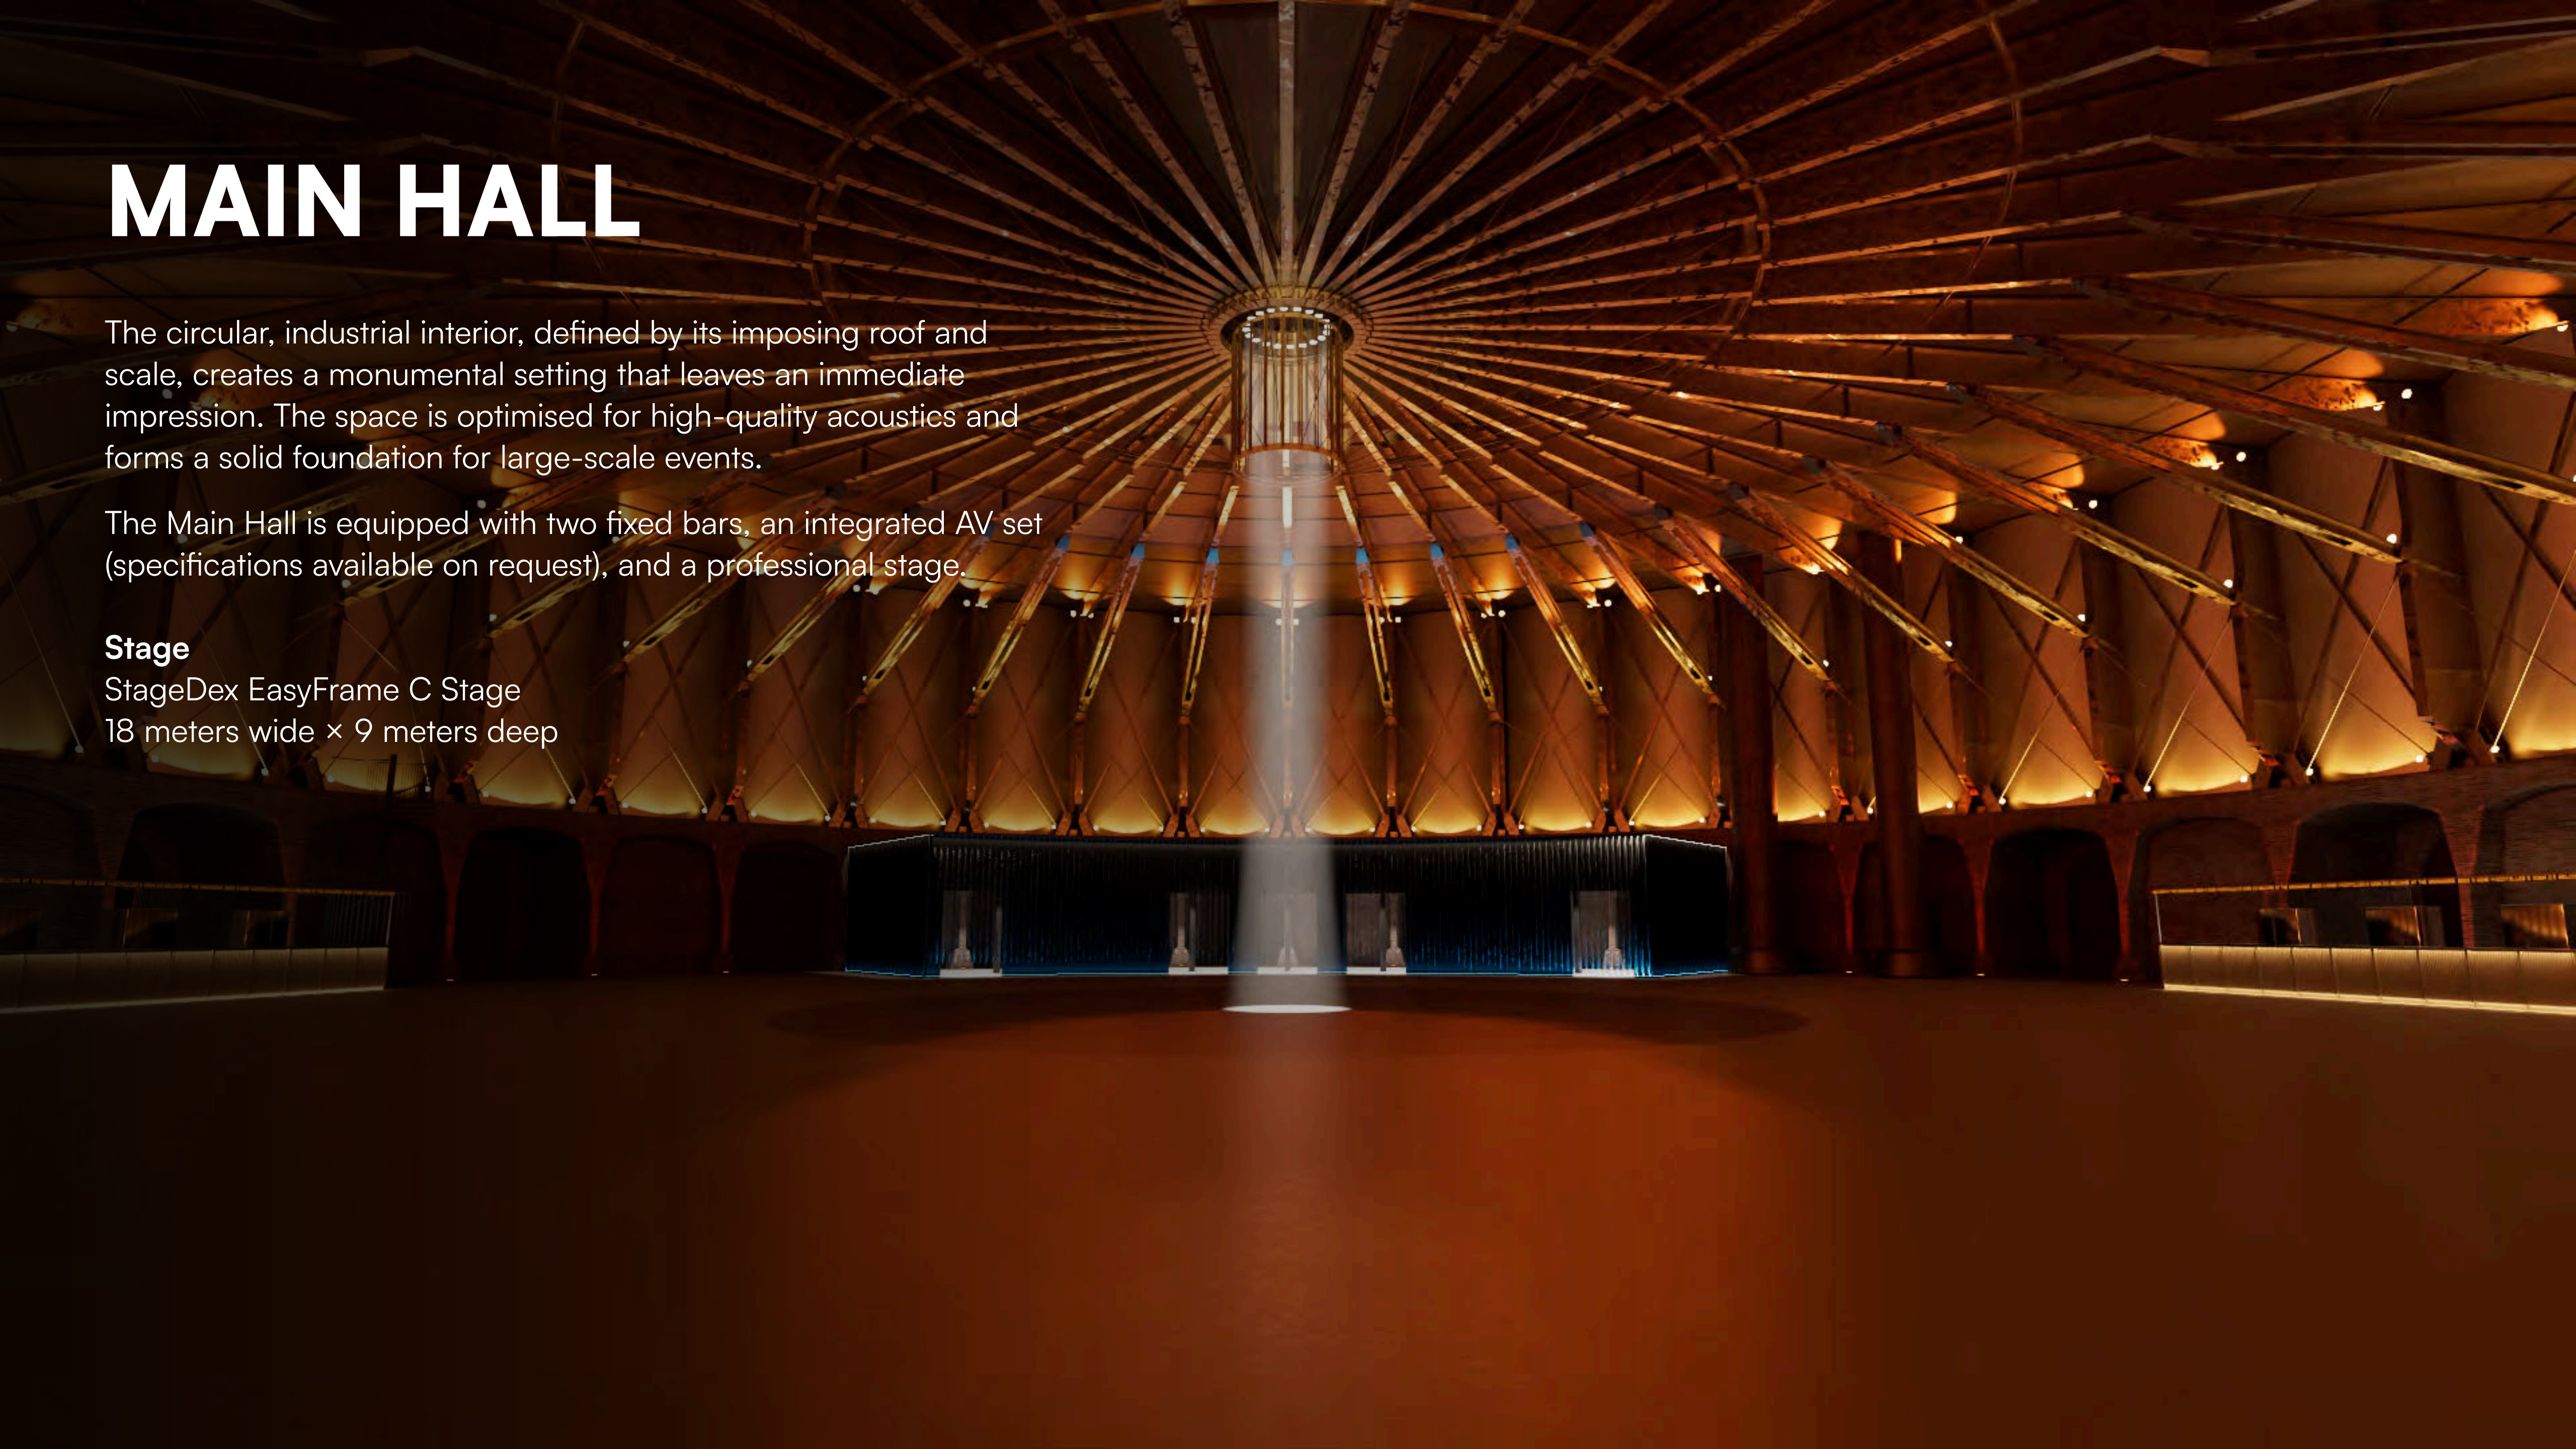

# MAIN HALL

The circular, industrial interior, defined by its imposing roof and scale, creates a monumental setting that leaves an immediate impression. The space is optimised for high-quality acoustics and forms a solid foundation for large-scale events.

The Main Hall is equipped with two fixed bars, an integrated AV set (specifications available on request), and a professional stage.

# LOWER LEVEL

The new Lower Level acts as a seamless extension of the monumental hall, designed with flexibility in mind. Its modular layout allows the space to be adapted to the specific needs of each event.