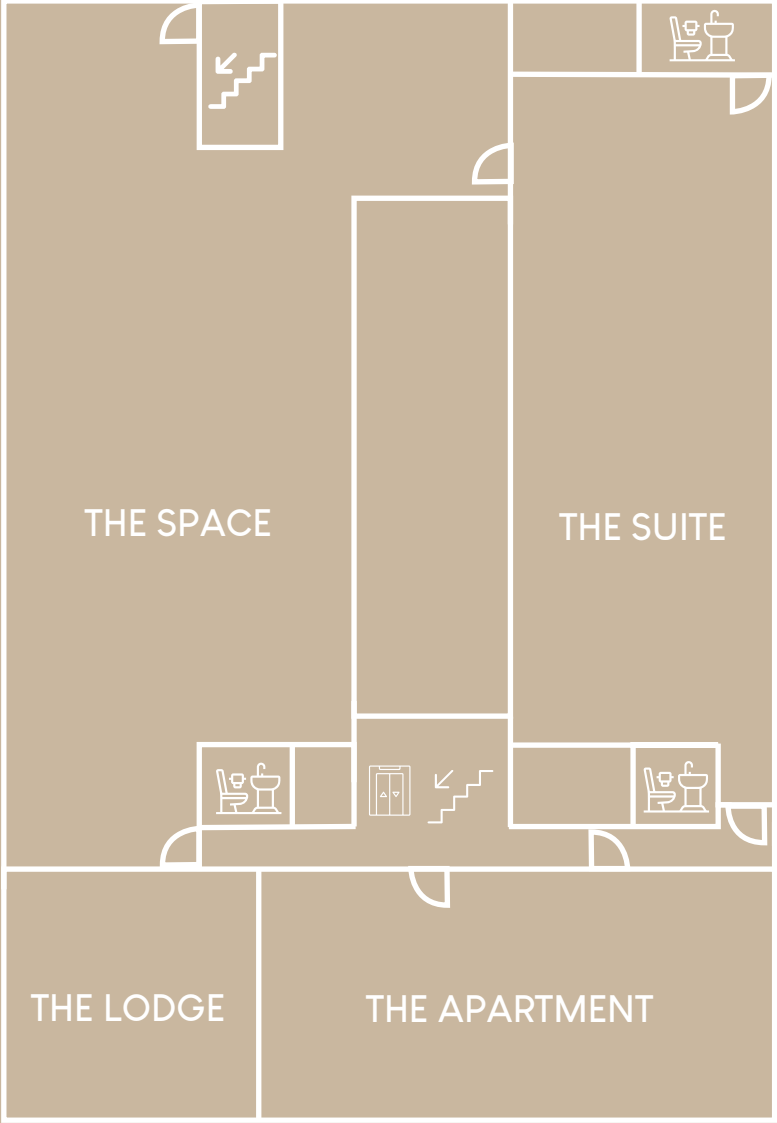

The Conference

Welcome to our exceptional 1500m2 Conference Center. Designed to leave a lasting imprint on you and your guests.

Including:

- The Lobby - Welcome and Registration room
- The Plenary - Plenary room up to 400 pax
- The Lounge - Catering and Networking area
- The Patio - Outdoor Catering and Networking area
- The Space - Break-out room #1 up to 150 pax
- The Suite - Break-out room #2 up to 120 pax
- The Apartment - Break-out room #3 up to 80 pax
- The Lodge - Break-out room #4 up to 18 pax

With exclusive access to the entire venue for you and your guests.

Ground Floor

First Floor

venue
collective

The Plenary

UP TO 400 GUESTS

venue
collective

The Lounge

UP TO 300 GUESTS

venue
collective

The Suite

UP TO 120 GUESTS

venue
collective

The Apartment

UP TO 80 GUESTS

venue
collective

The Lodge

UP TO 18 GUESTS

The Meetingspaces

"IT ALWAYS SEEMS IMPOSSIBLE UNTIL IT'S DONE"

NOW OR NEVER

venue
collective

The Schipluidenlaan

UP TO 100 GUESTS