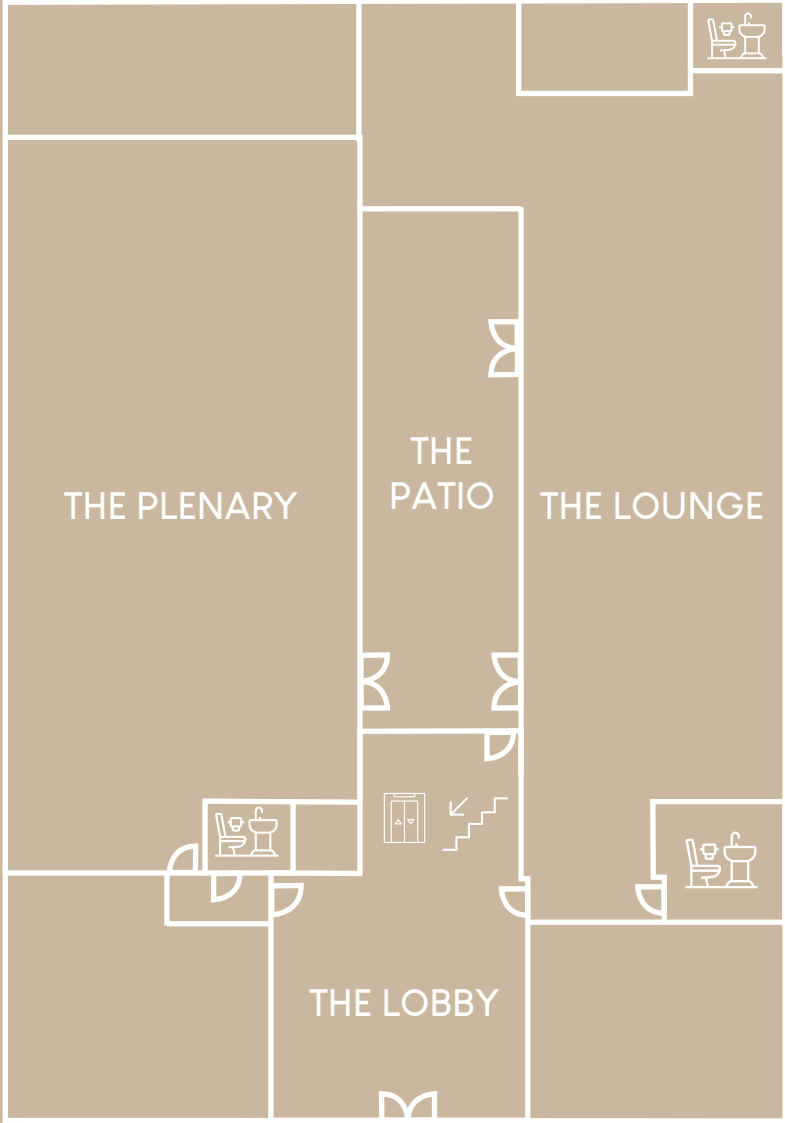

The Conference

Welcome to our exceptional 1500m2 Conference Center. Designed to leave a lasting imprint on you and your guests.

Including:

- The Lobby - Welcome and Registration room
- The Plenary - Plenary room up to 400 pax
- The Lounge - Catering and Networking area
- The Patio - Outdoor Catering and Networking area
- The Space - Break-out room #1 up to 150 pax
- The Suite - Break-out room #2 up to 120 pax
- The Apartment - Break-out room #3 up to 80 pax
- The Lodge - Break-out room #4 up to 18 pax

With exclusive access to the entire venue for you and your guests.

Ground Floor

First Floor

venue
collective

The Plenary

UP TO 400 GUESTS

venue
collective

The Lounge

The Lodge

UP TO 18 GUESTS

The Meetingspaces

"IT ALWAYS SEEMS IMPOSSIBLE UNTIL IT'S DONE"

NOW OR NEVER

venue
collective

The Schipluidenlaan

UP TO 100 GUESTS