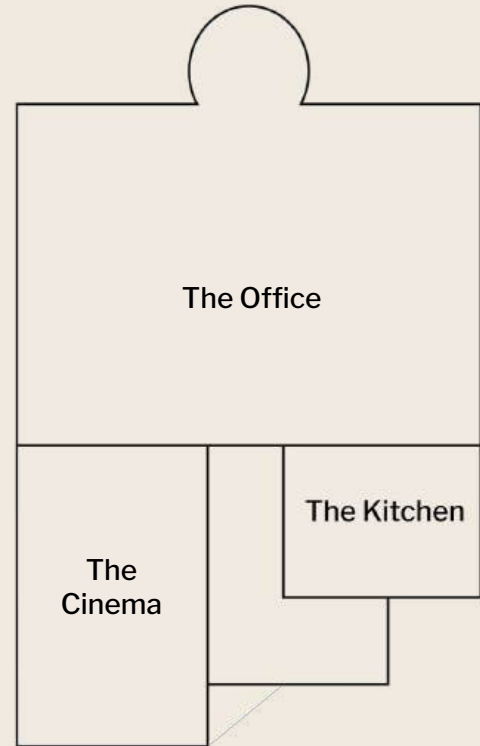

# The Office: More Than a Meeting Space

A 190m<sup>2</sup> office. With a kitchen and cinema?  
We've thought of everything.

[Click here to inquire about meetings and events](#)

[Click here to inquire about meetings and events](#)

# The Office. A fully flexible space, to set up exactly to your needs.

Capacity: 100 (theatre)

Experience De Plesman

Experience De Plesman